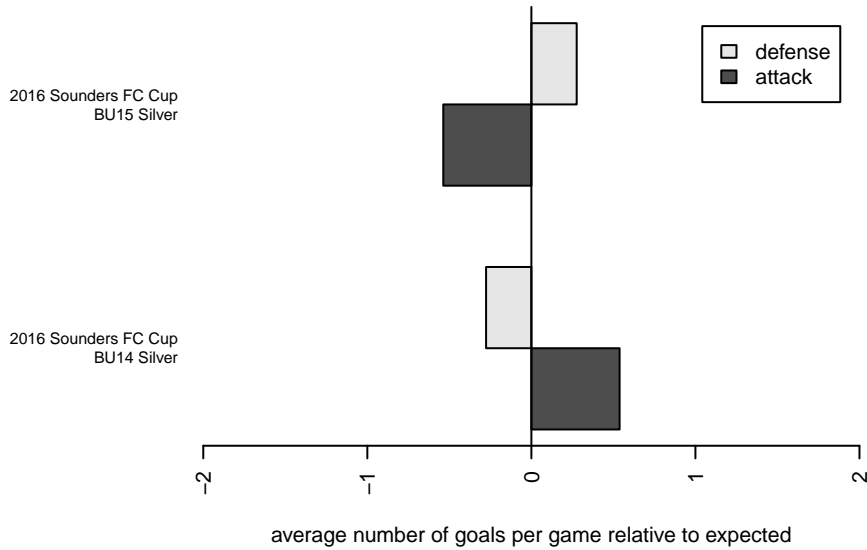

# FC Hawaii B03

, HI  
B03 total strength=1448  
attack=5.75 defense=15.55

alt names used:  
FC Hawaii

Venues played:  
2016 Sounders FC Cup BU14 Silver  
2016 Sounders FC Cup BU15 Silver

**attack and defense variance (black dot)  
relative to other teams  
and top 10 in region**

**attack and defense rating  
relative to others at age  
and all opponents in last 13 months**

**attack and defense rating  
relative to others at age  
and all opponents in last 13 months**

**Performance relative to 13 month average**

**Performance relative to 13 month average**

Distribution of opponents  
 Red = Lose zone, Blue = Win zone, Green = Even  
 Black line separates win/lose zones

lot. A=Neither has attack advantage, B=Opponent has both attack and defense advantage, C=Opponent has both attack and defense disadvantage, D=Both have