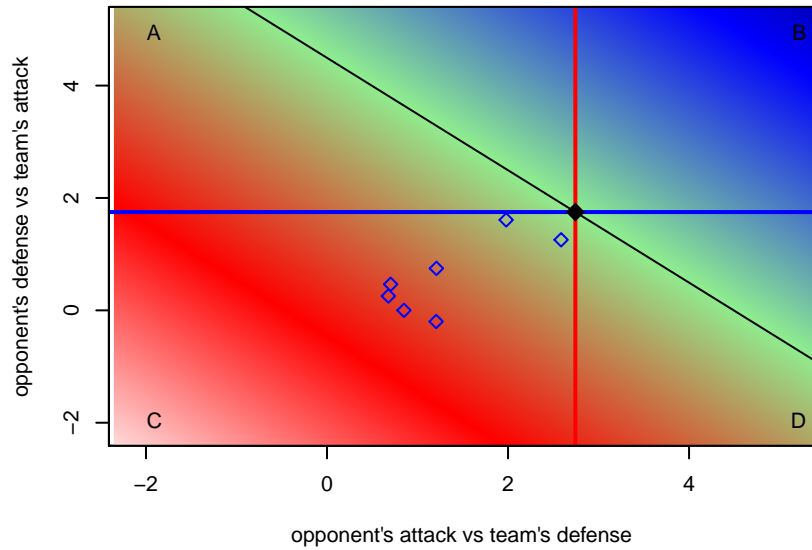

# FC Hawaii B03

, HI  
B03 total strength=1448  
attack=5.75 defense=15.55

alt names used:  
FC Hawaii

Venues played:  
2016 Sounders FC Cup BU14 Silver  
2016 Sounders FC Cup BU15 Silver

**attack and defense variance (black dot)  
relative to other teams  
and top 10 in region**

**attack and defense rating  
relative to others at age  
and all opponents in last 13 months**

**attack and defense rating  
relative to others at age  
and all opponents in last 13 months**

**Performance relative to 13 month average**

**Performance relative to 13 month average**

Distribution of opponents  
 Red = Lose zone, Blue = Win zone, Green = Even  
 Black line separates win/lose zones

lot. A=Neither has attack advantage, B=Opponent has both attack and defense advantage, C=Opponent has both attack and defense disadvantage, D=Both have