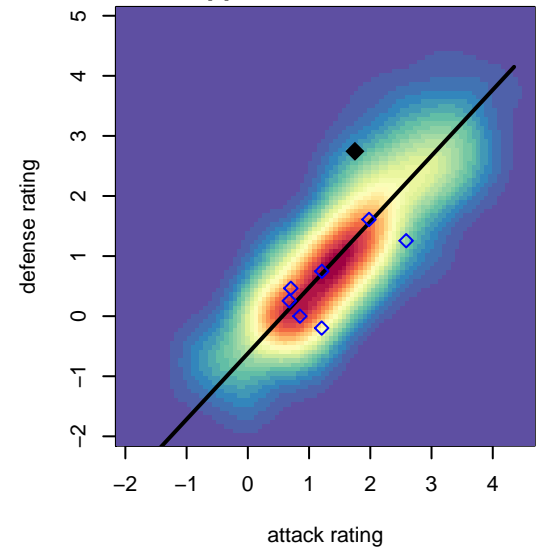

# FC Hawaii B03

, HI  
B03 total strength=1448  
attack=5.75 defense=15.55

alt names used:  
FC Hawaii

Venues played:  
2016 Sounders FC Cup BU14 Silver  
2016 Sounders FC Cup BU15 Silver

**attack and defense variance (black dot)  
relative to other teams  
and top 10 in region**

**attack and defense rating  
relative to others at age  
and all opponents in last 13 months**

**attack and defense rating  
relative to others at age  
and all opponents in last 13 months**

**Performance relative to 13 month average**

**Performance relative to 13 month average**

Distribution of opponents  
 Red = Lose zone, Blue = Win zone, Green = Even  
 Black line separates win/lose zones

lot. A=Neither has attack advantage, B=Opponent has both attack and defense advantage, C=Opponent has both attack and defense disadvantage, D=Both have