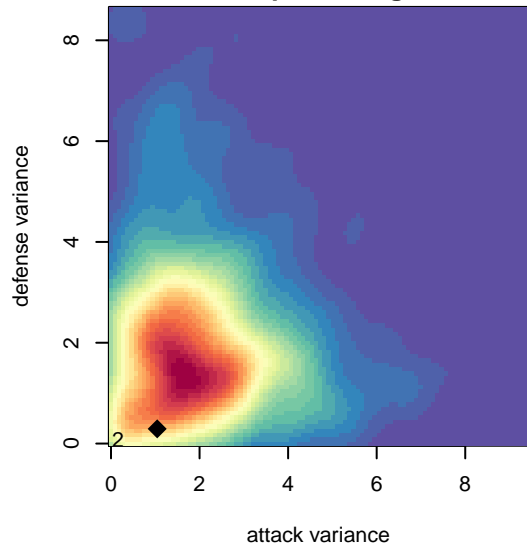

# FC Hawaii B03

, HI  
B03 total strength=1448  
attack=5.75 defense=15.55

alt names used:  
FC Hawaii

Venues played:  
2016 Sounders FC Cup BU14 Silver  
2016 Sounders FC Cup BU15 Silver

**attack and defense variance (black dot)  
relative to other teams  
and top 10 in region**

**attack and defense rating  
relative to others at age  
and all opponents in last 13 months**

**attack and defense rating  
relative to others at age  
and all opponents in last 13 months**

**Performance relative to 13 month average**

**Performance relative to 13 month average**

Distribution of opponents  
 Red = Lose zone, Blue = Win zone, Green = Even  
 Black line separates win/lose zones

lot. A=Neither has attack advantage, B=Opponent has both attack and defense advantage, C=Opponent has both attack and defense disadvantage, D=Both have