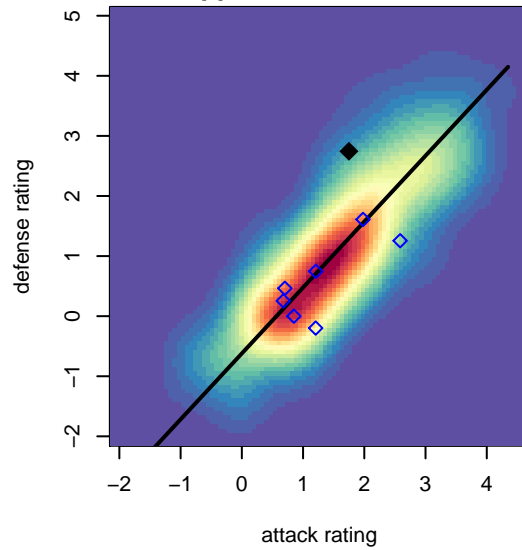

# FC Hawaii B03

, HI  
B03 total strength=1448  
attack=5.75 defense=15.55

alt names used:  
FC Hawaii

Venues played:  
2016 Sounders FC Cup BU14 Silver  
2016 Sounders FC Cup BU15 Silver

**attack and defense variance (black dot)  
relative to other teams  
and top 10 in region**

**attack and defense rating  
relative to others at age  
and all opponents in last 13 months**

**attack and defense rating  
relative to others at age  
and all opponents in last 13 months**

**Performance relative to 13 month average**

**Performance relative to 13 month average**

Distribution of opponents  
 Red = Lose zone, Blue = Win zone, Green = Even  
 Black line separates win/lose zones

lot. A=Neither has attack advantage, B=Opponent has both attack and defense advantage, C=Opponent has both attack and defense disadvantage, D=Both have