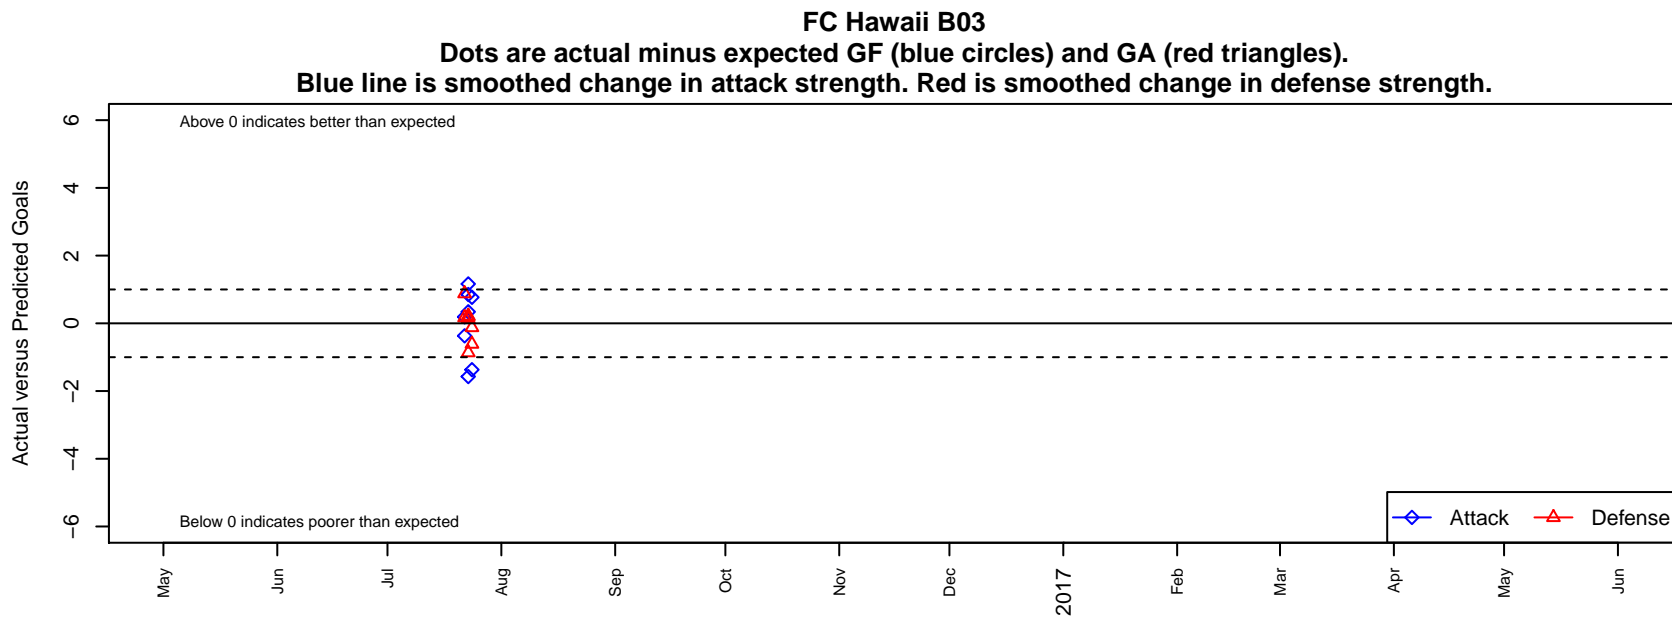

# FC Hawaii B03

, HI  
B03 total strength=1448  
attack=5.75 defense=15.55

alt names used:  
FC Hawaii

Venues played:  
2016 Sounders FC Cup BU14 Silver  
2016 Sounders FC Cup BU15 Silver

**attack and defense variance (black dot)  
relative to other teams  
and top 10 in region**

**attack and defense rating  
relative to others at age  
and all opponents in last 13 months**

**attack and defense rating  
relative to others at age  
and all opponents in last 13 months**

**Performance relative to 13 month average**

**Performance relative to 13 month average**

Distribution of opponents  
 Red = Lose zone, Blue = Win zone, Green = Even  
 Black line separates win/lose zones

lot. A=Neither has attack advantage, B=Opponent has both attack and defense advantage, C=Opponent has both attack and defense disadvantage, D=Both have